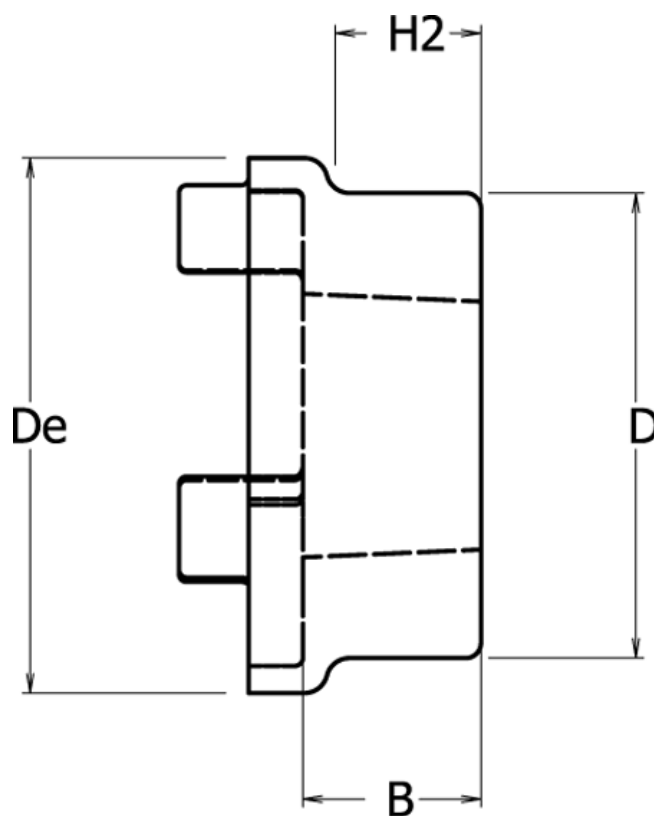

Article number: 3303130F

Description: Coupling Hub HRC-F 130
w/Taperbushing indvendig 1610 maks. boring 42 mm

Measures

B	= 26.5
D	= 105
De	= 130
For bush	= 1610
H2	= 18